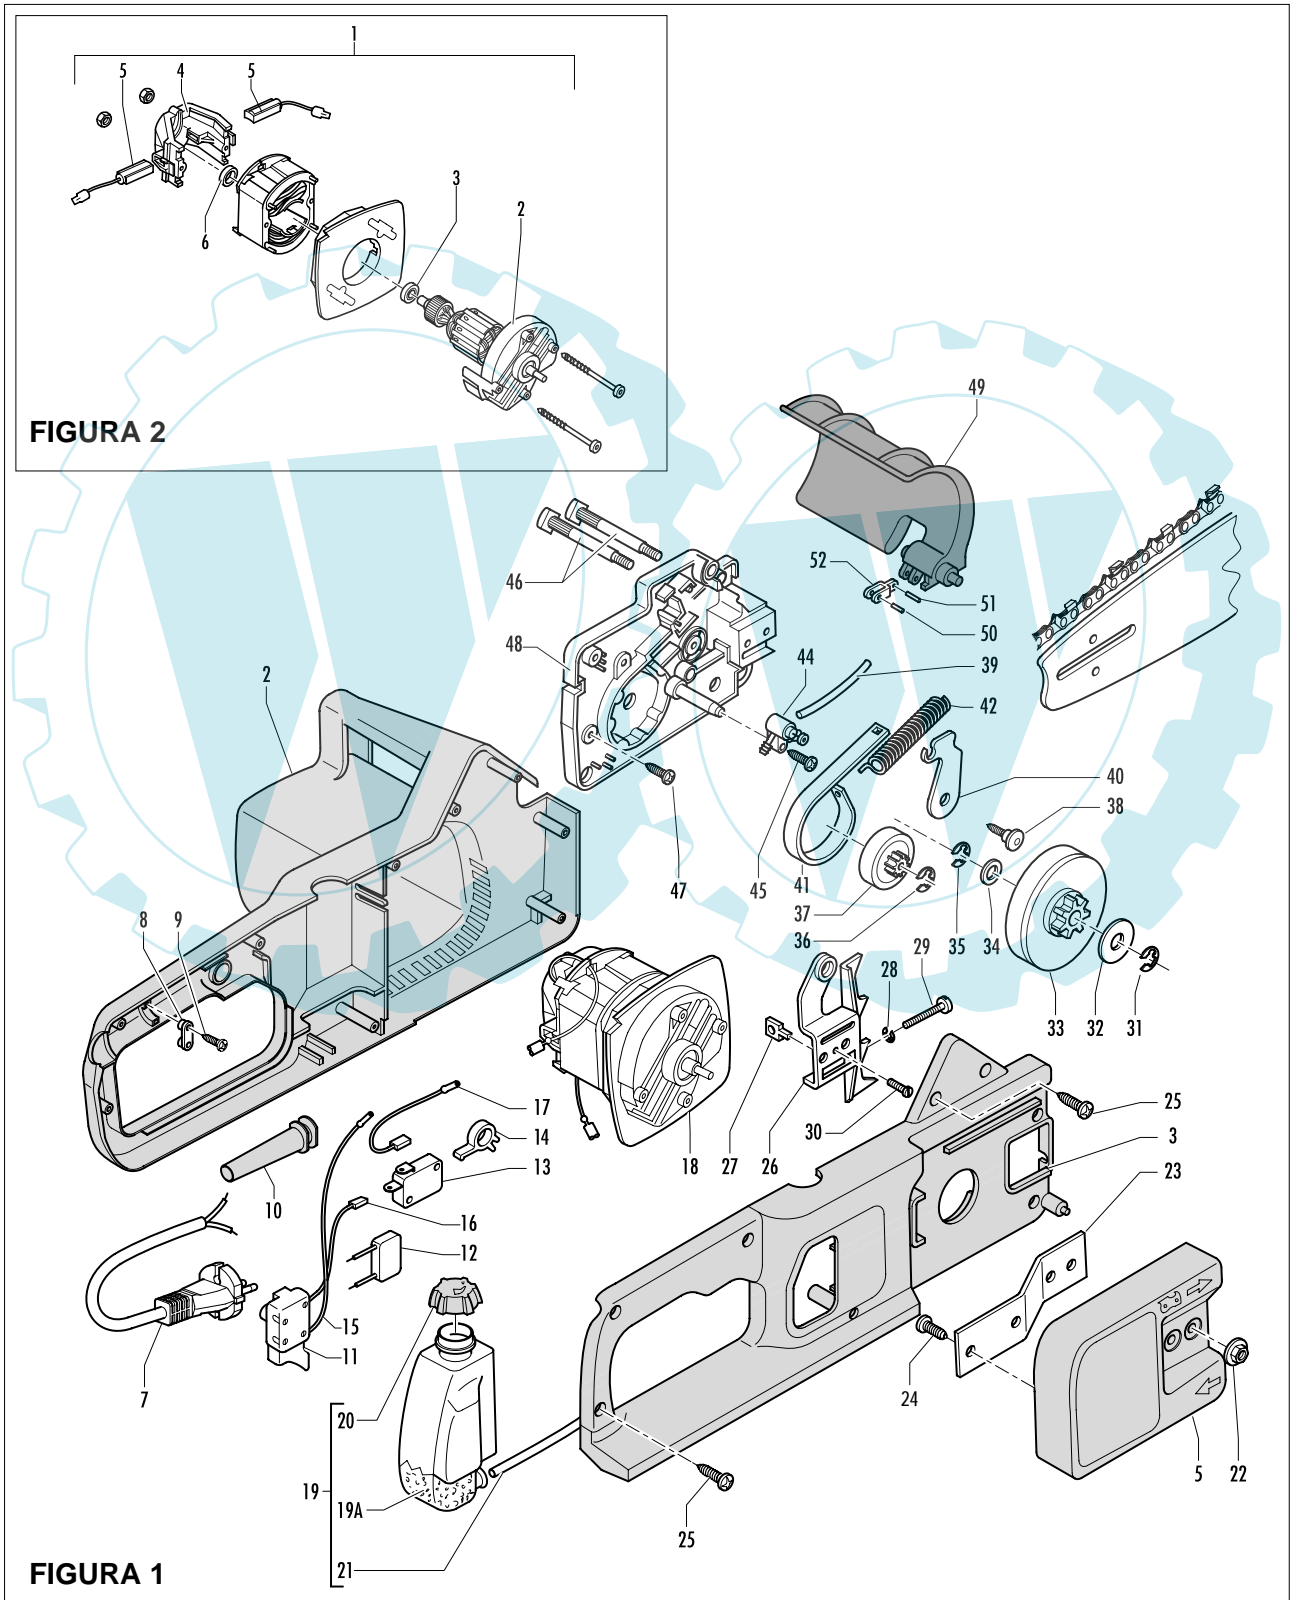

brand	McCULLOCH

date	FEB/03	SHEET 1/2

Model	Prefix
235 CH	02

Product number
953900420